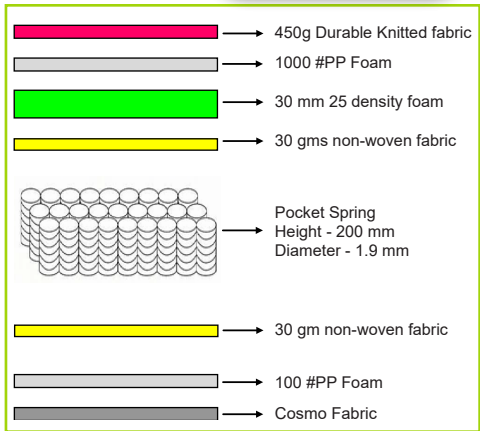

PICK YOUR SIZE	MATTRESS C-12H22-*	MATTRESS & BASE .KD-2P-*B3DF	MEASUREMENTS
Queen	$569	$939	1530mm x 2030mm x 230mm
King	$629	$1149	1670mm x 2030mm x 230mm