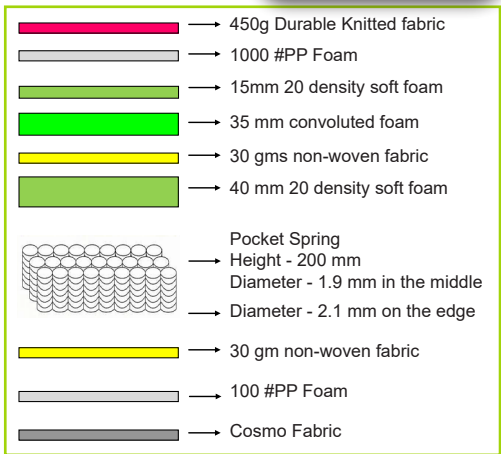

PICK YOUR SIZE	MATTRESS B-9H26-*	MATTRESS & BASE .KD-2P-[*]B3DC	MEASUREMENTS
King Single	$629	$944	1070mm x 2030mm x 260mm
Queen	$759	$1149	1530mm x 2030mm x 280mm
King	$829	$1349	1670mm x 2030mm x 280mm
Super King	$899	$1549	1830mm x 2030mm x 280mm

Key: Discounted Package   Kitset   Partially Assembled