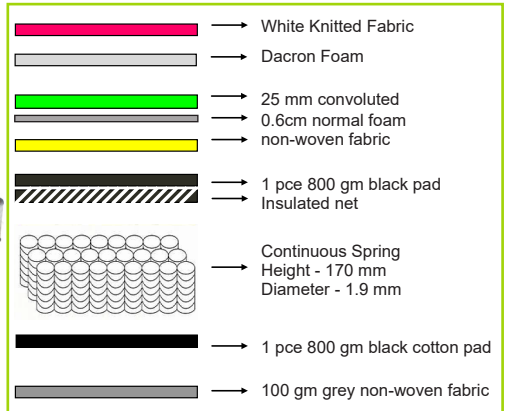

PICK YOUR SIZE	MATTRESS 34CA-05-*	MATTRESS & BASE .KD-2P-*BSS	MEASUREMENTS
Single	$219	$489	920mm x 1880mm x 180mm
King Single	$259	$589	1070mm x 2030mm x 180mm
Double	$299	$659	1370mm x 1880mm x 180mm
Queen	$349	$739	1530mm x 2030mm x 180mm

Key: Discounted Package

Kitset

Partially Assembled