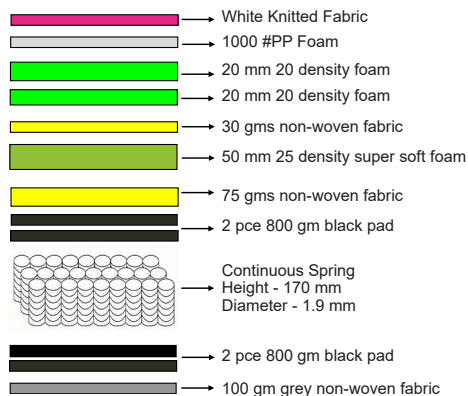

PICK YOUR SIZE	MATTRESS B-8H26-*	MATTRESS & BASE .KD-2P-BSN	MEASUREMENTS
King Single	$359	$679	1070mm x 2030mm x 250mm
Double	$439	$789	1370mm x 1880mm x 250mm
Queen	$499	$879	1530mm x 2030mm x 250mm
King	$539	$1069	1670mm x 2030mm x 250mm

Key: Discounted Package

Kitset

Partially Assembled